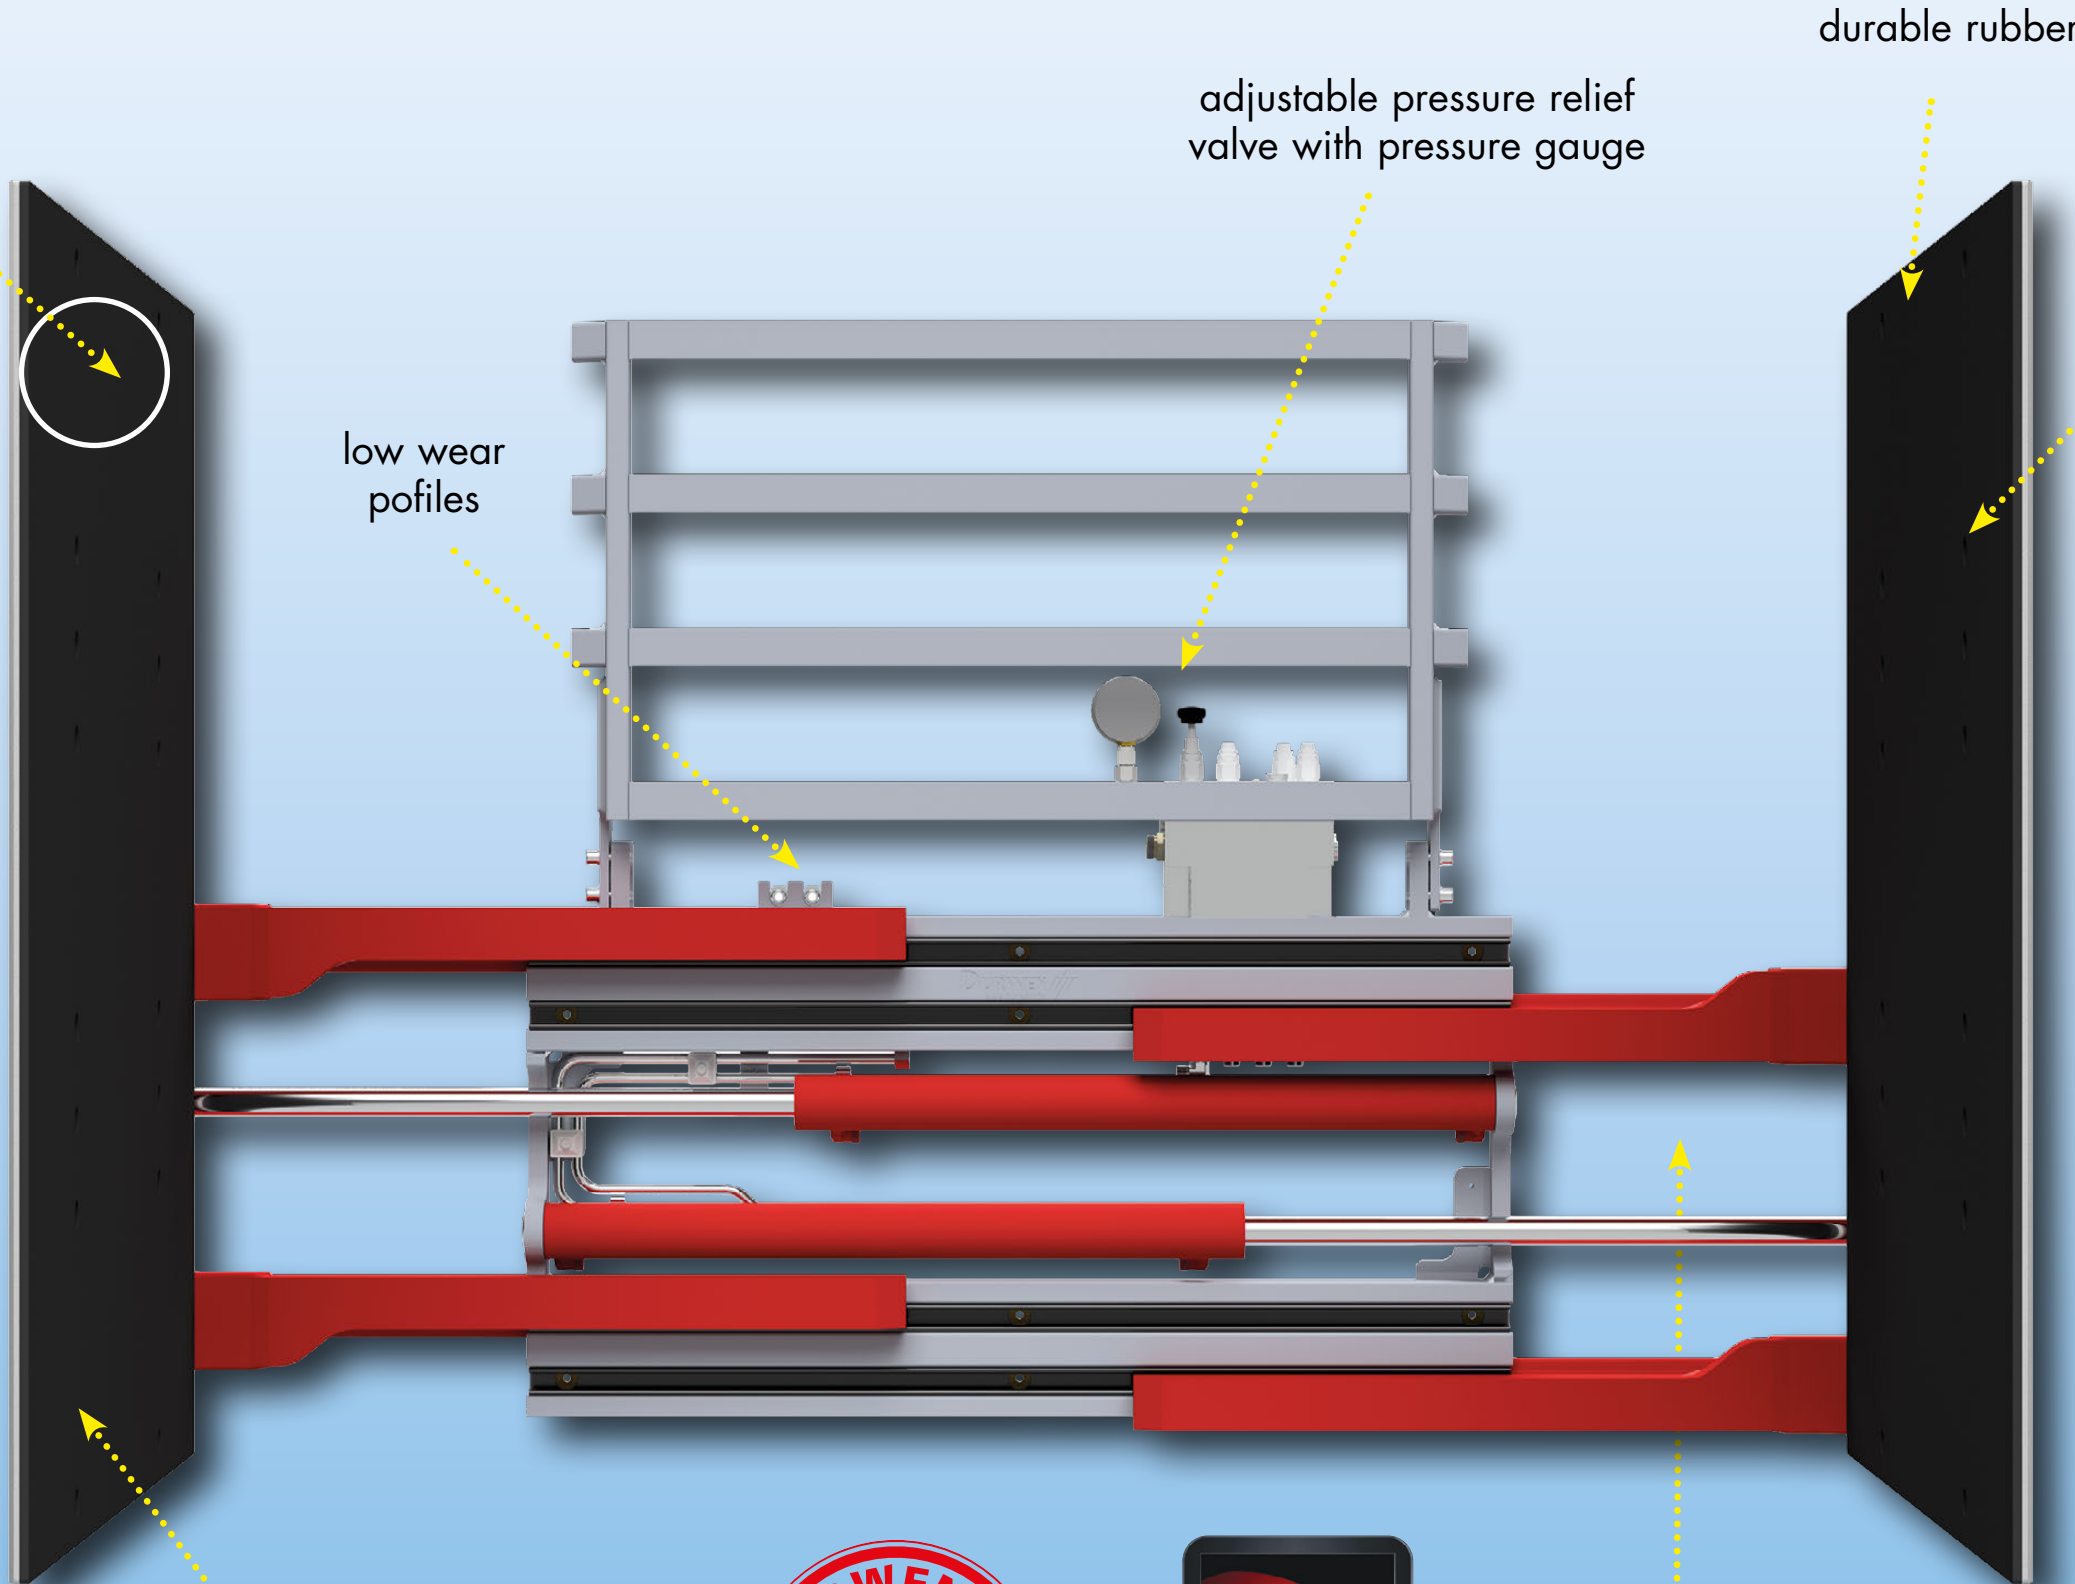

excellent visibility

low wear profiles

adjustable pressure relief valve with pressure gauge

durable rubber

adjustable plates for optimized force distribution