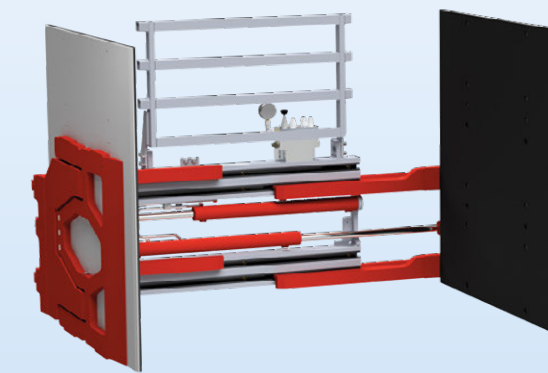

adjustable pressure relief valve with pressure gauge

durable rubber

adjustable plates for optimized force distribution

Test equipment available: hydraulic test jack

Electronic test stand with App

bolt-on plates

excellent visibility

Clamps for boxed goods are used for palletless transport of packaged goods

The **carton clamp or appliance clamp** enables handling of packaged goods (brown or white goods e.g. TVs, washing machines, refrigerators) without pallets. Via the extensive, rubber-coated arms the clamping force is applied gently to the load. Clamps with articulating arms provide an even more gentle distribution of clamp force than the clamps with rigid arms. Articulating arms are ideal for high volume handling operations. Good visibility and slim arm designs enable for smooth handling and efficient operation. Further various force control options as well as PLC automated force adjustment optional available.

KKP

The type KKP features articulating arms which means that the contact plates are moveably mounted. This design offers advantages for the clamp force distribution along the contact plate. Via the articulating movement the force is distributed optimally from front to back. This type is always used when a larger number of cartons is to be handled as it enables the complete load to be held efficiently.

KKS T-S

The type KKS T-S is a carton clamp with double telescopic arm carriers and constant sideshift. This design enables an extensive opening range at a small frame width. This type is ideal for truck and container loading. The handling of single carton is possible as well as the handling of large quantities