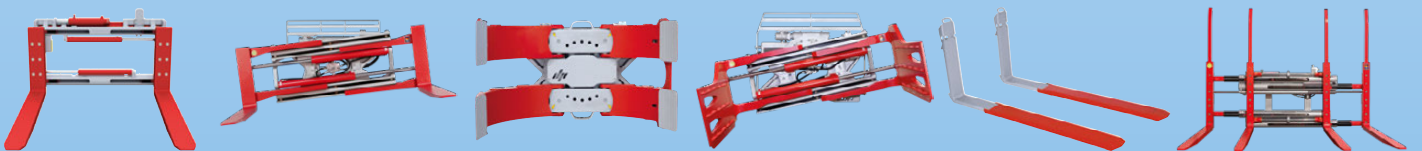

CARTON & APPLIANCE CLAMPS

SAFE – EFFICIENT – RELIABLE