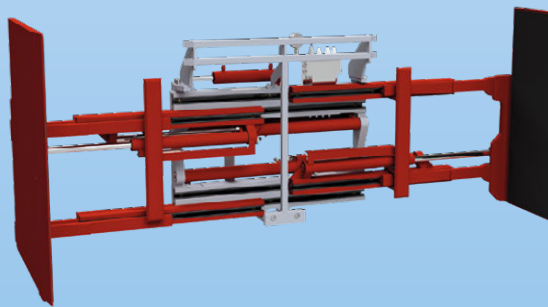

KKP

The type KKP features articulating arms which means that the contact plates are moveably mounted. This design offers advantages for the clamp force distribution along the contact plate. Via the articulating movement the force is distributed optimally from front to back. This type is always used when a larger number of cartons is to be handled as it enables the complete load to be held efficiently.

KHG

The type KHG can be recommended for household appliances and very sensitive goods. The arm design allows enhanced multi-directional adjustment of the articulating contact plates. Thus, making it the ideal choice for handling of very sensitive goods in intense high-volume operations. Further it can be combined with various force control options as well as PLC automated force adjustment.

KKS

The type KKS is a clamp with rigid arms. The clamp arms consist of the slim contact plate coated with particularly good grip rubber. The compact design enables clamping of narrowly stored goods and is therefore ideal in application with limited space as well as for loading of trucks.

KKS T-S

The type KKS T-S is a carton clamp with double telescopic arm carriers and constant sideshift. This design enables an extensive opening range at a small frame width. This type is ideal for truck and container loading. The handling of single carton is possible as well as the handling of large quantities