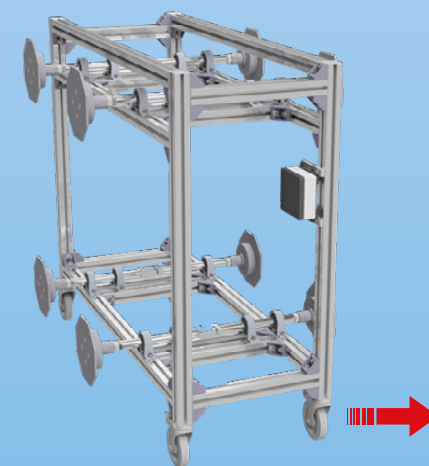

adjustable pressure relief valve with pressure gauge

durable rubber

adjustable plates for optimized force distribution

Test equipment available: hydraulic test jack

Electronic test stand with App

bolt-on plates

excellent visibility

Clamps for boxed goods are used for palletless transport of packaged goods

The **carton clamp or appliance clamp** enables handling of packaged goods (brown or white goods e.g. TVs, washing machines, refrigerators) without pallets. Via the extensive, rubber-coated arms the clamping force is applied gently to the load. Clamps with articulating arms provide an even more gentle distribution of clamp force than the clamps with rigid arms. Articulating arms are ideal for high volume handling operations. Good visibility and slim arm designs enable for smooth handling and efficient operation. Further various force control options as well as PLC automated force adjustment optional available.

KKP

The type KKP features articulating arms which means that the contact plates are moveably mounted. This design offers advantages for the clamp force distribution along the contact plate. Via the articulating movement the force is distributed optimally from front to back. This type is always used when a larger number of cartons is to be handled as it enables the complete load to be held efficiently.

KKS T-S

The type KKS T-S is a carton clamp with double telescopic arm carriers and constant sideshift. This design enables an extensive opening range at a small frame width. This type is ideal for truck and container loading. The handling of single carton is possible as well as the handling of large quantities