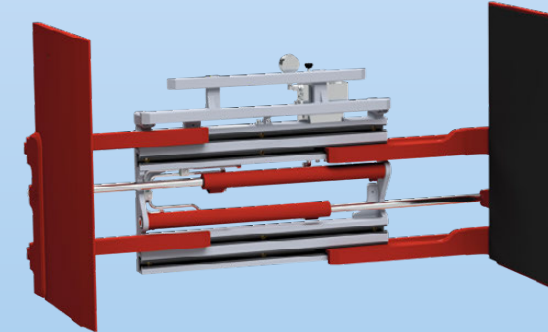

KKP

The type KKP features articulating arms which means that the contact plates are moveably mounted. This design offers advantages for the clamp force distribution along the contact plate. Via the articulating movement the force is distributed optimally from front to back. This type is always used when a larger number of cartons is to be handled as it enables the complete load to be held efficiently.

KHG

The type KHG can be recommended for household appliances and very sensitive goods. The arm design allows enhanced multi-directional adjustment of the articulating contact plates. Thus, making it the ideal choice for handling of very sensitive goods in intense high-volume operations. Further it can be combined with various force control options as well as PLC automated force adjustment.

KKS

The type KKS is a clamp with rigid arms. The clamp arms consist of the slim contact plate coated with particularly good grip rubber. The compact design enables clamping of narrowly stored goods and is therefore ideal in application with limited space as well as for loading of trucks.

KKS T-S

The type KKS T-S is a carton clamp with double telescopic arm carriers and constant sideshift. This design enables an extensive opening range at a small frame width. This type is ideal for truck and container loading. The handling of single carton is possible as well as the handling of large quantities