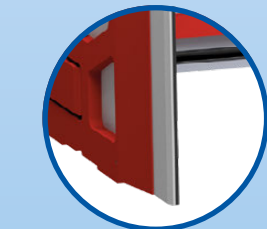

wear strip KKP