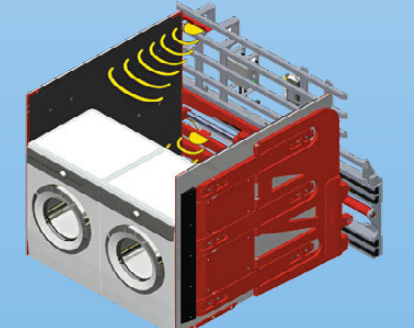

intelligent clamp type KHG-e