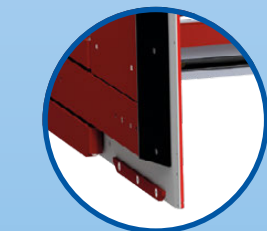

wear strip KHG