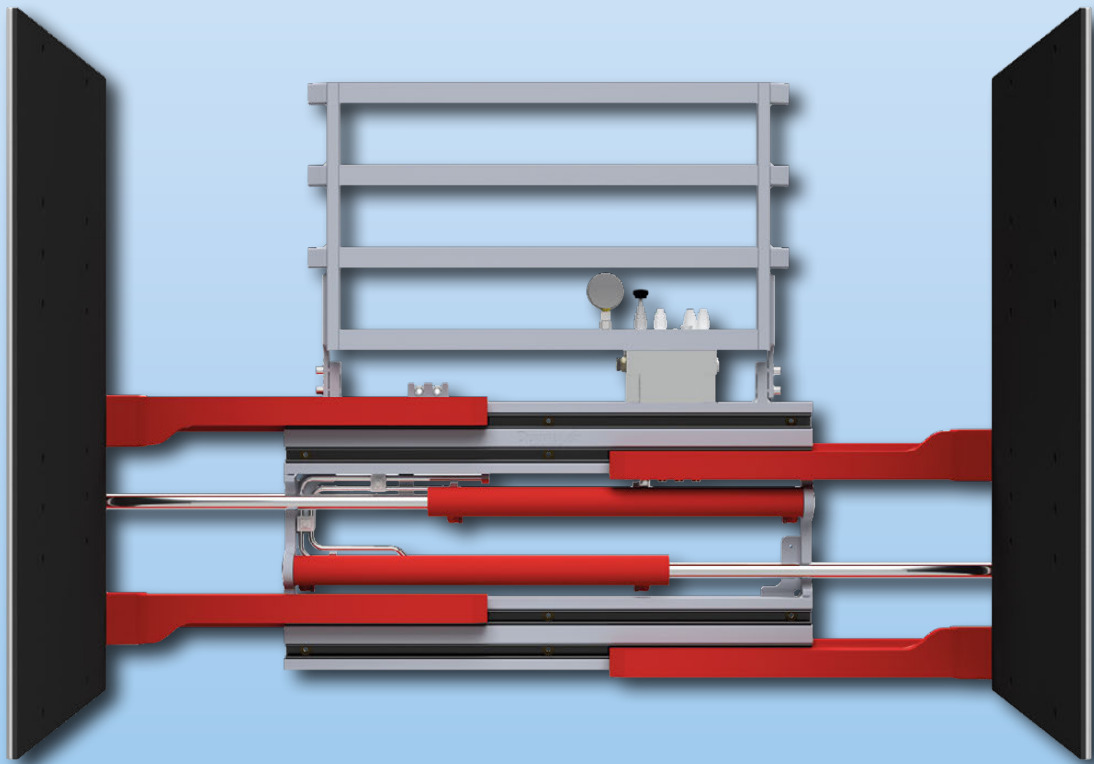

CARTON & APPLIANCE CLAMPS

SAFE – EFFICIENT – RELIABLE