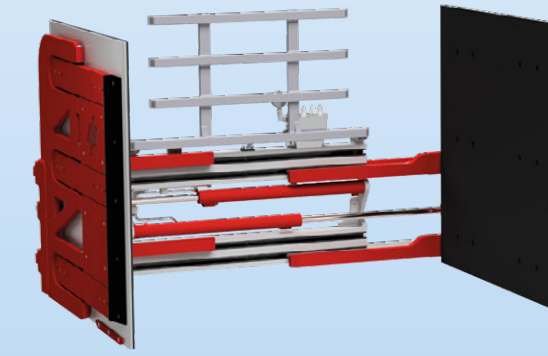

adjustable pressure relief valve with pressure gauge

durable rubber

adjustable plates for optimized force distribution

Test equipment available: hydraulic test jack

Electronic test stand with App

bolt-on plates

excellent visibility

Clamps for boxed goods are used for palletless transport of packaged goods

The **carton clamp or appliance clamp** enables handling of packaged goods (brown or white goods e.g. TVs, washing machines, refrigerators) without pallets. Via the extensive, rubber-coated arms the clamping force is applied gently to the load. Clamps with articulating arms provide an even more gentle distribution of clamp force than the clamps with rigid arms. Articulating arms are ideal for high volume handling operations. Good visibility and slim arm designs enable for smooth handling and efficient operation. Further various force control options as well as PLC automated force adjustment optional available.

KKP

The type KKP features articulating arms which means that the contact plates are moveably mounted. This design offers advantages for the clamp force distribution along the contact plate. Via the articulating movement the force is distributed optimally from front to back. This type is always used when a larger number of cartons is to be handled as it enables the complete load to be held efficiently.

KKS

The type KKS is a clamp with rigid arms. The clamp arms consist of the slim contact plate coated with particularly good grip rubber. The compact design enables clamping of narrowly stored goods and is therefore ideal in application with limited space as well as for loading of trucks.